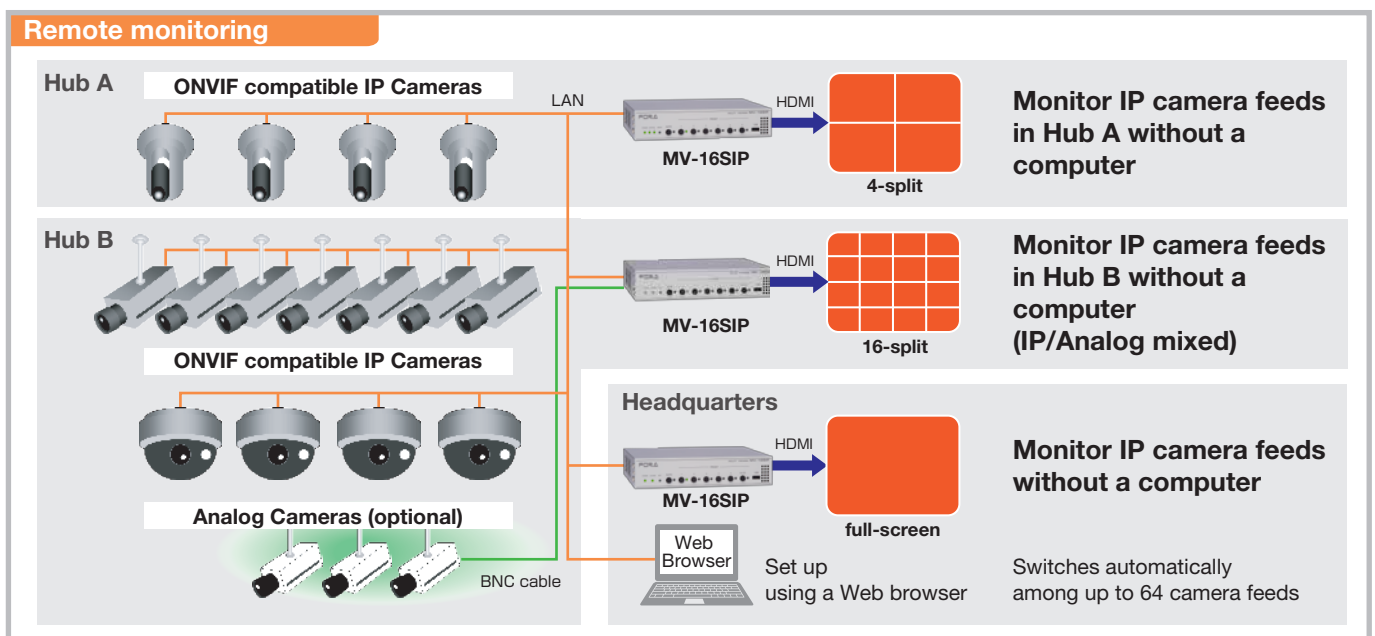

Compatible network cameras

- ONVIF Profile S compliant IP security cameras
  - Detect cameras automatically
  - Stream camera feed and audio
  - Control camera PTZ
- Other cameras : specify a video stream URL to stream camera feed