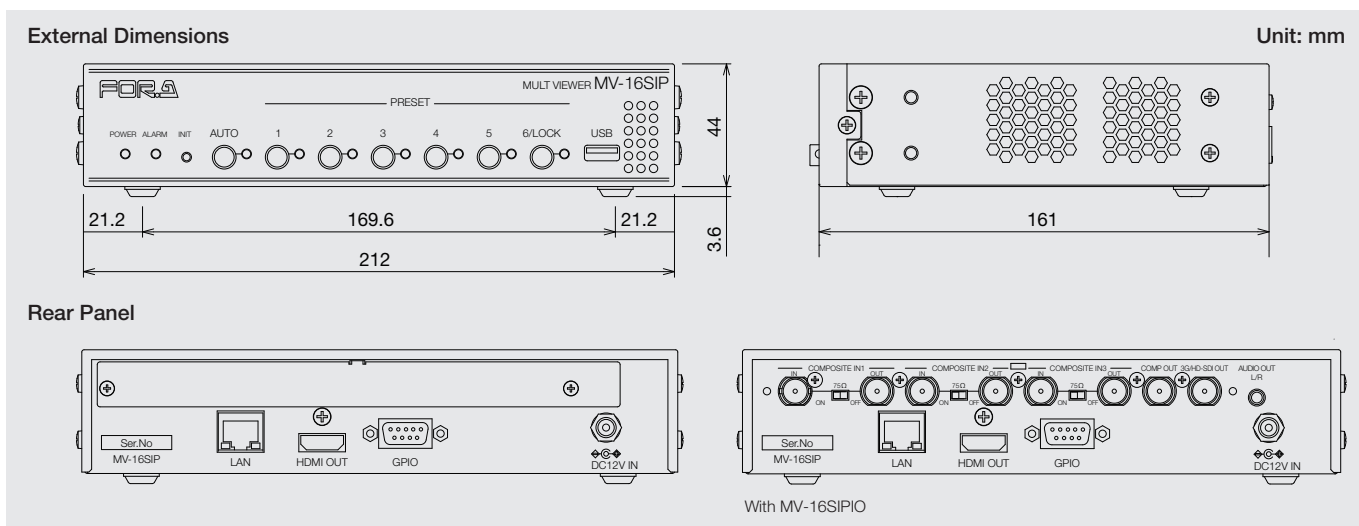

Manufacture of cameras	AXIS, Bosch, Canon, Crew Systems, JVC Kenwood, Panasonic, Sony, TOA, etc. * ONVIF® Profile S compatible cameras	
Max. number of detected cameras	64 Able to connect up to 16 cameras simultaneously	
Screen layout	1/4/9/16	
IP video/Audio codec	VIDEO: JPEG, H.264	
	AUDIO: G.711	
Protocol	HTTP, TCP, UDP, NTP, RTP, RTSP, IPv4	
Analog composite input (optional)	Analog composite: 1.0 Vp-p	
	Quantization: Y: 8-bit, C: 8-bit	
	3 inputs	
Video output	HDMI	Format: 1080/60p, 1080/50p, 1080/60i, 1080/50i, 720/60p, 720/50p
		1 output
	SDI (optional)	Format: 1080/60p, 1080/50p, 1080/60i, 1080/50i, 720/60p, 720/50p
	1 output	
Analog composite (optional)	NTSC, PAL	
1 output		
* - Simultaneous output of HDMI, SDI and Analog composite - Reduced HDMI output image is output from analog composite output.		
Audio output (HDMI/SDI) (SDI is optional)	Embedded	Sampling frequency: 48 kHz (sync to input video signals)
		Quantization: 16 to 24-bit
		SDI/HDMI: 2 channels (output the same audio signals)
Audio output (Analog) (optional)	Stereo mini jack x 1 (2 channels, output the same audio signals), unbalanced	
	Quantization: 24-bit	
Time code/Title display	Time code, Title, Alarm	
Interface	LAN	100Base-TX RJ-45 x1
	GPIO	9-pin D-sub (female): 6 inputs (make contacts), 2 outputs (open-collector output), 1 GND
Power/consumption	DC 12 V · 25 W	
Dimensions/weight	212 (W) x 44 (H) x 161 (D) mm/Approx. 1.2 kg	
Accessories	AC power adaptor, CD-ROM (Operation manuals)	
Options	Analog composite input (3 inputs)	
	Analog composite output (1 output)	
	Analog audio output (1 output)	
	SDI output (1 output)	
	Rack mount bracket (for single or dual unit)	

Head Office: 3-8-1 Ebisu, Shibuya-ku, Tokyo 150-0013, Japan

ISO 9001 and 14001 certified (Sakura R&D)

www.for-a.com

FOR-A Corporation of America Corporate Office: Tel: +1-714-894-3311
11155 Knott Ave., Suite G&H, Cypress, CA 90630, U.S.A.

FOR-A Corporation of America Northeast Office: Tel: +1-201-944-1120
2 Executive Drive, Suite 670, Fort Lee, NJ 07024, U.S.A.

FOR-A Corporation of America Southeast Office: Tel: +1-305-931-1700
8333 North West 53rd Street, Suite 450, Doral, FL 33166, U.S.A.

FOR-A Corporation of America Service Center: Tel: +1-352-371-1505
2400 N.E. Waldo Road, Gainesville, FL 32609, U.S.A.

FOR-A Europe S.r.l.: Tel: +39-039-916-4811
Via Volturmo, 37, 20861 Brugherio MB, Italy

FOR-A UK Limited: Tel: +44-(0)20-3044-2935
Trident Court, 1 Oakcroft Road, Chessington, KT9 1BD, UK

FOR-A Italia S.r.l.: Tel: +39-039-881-086/103
Via Volturmo, 37, 20861, Brugherio MB, Italy

FOR-A Corporation of Korea: Tel: +82-(0)2-2637-0761
1007, 57-5, Yangsan-ro, Yeongdeungpo-gu, Seoul 150-103, Korea

FOR-A China Limited: Tel: +86-(0)10-8721-6023
1307 Huateng Building, No. 302, 3 District, Jinsong, Chaoyang, Beijing 100021, China

FOR-A Middle East-Africa Office: Tel: +971-(0)4-551-5830
Dubai Media City, Aurora Tower, Office 1407, P.O. Box 502688, Dubai, UAE

Agiv FOR-A India Private Limited: Tel: +91-22-2673-3623
2nd Floor, Valecha Chambers, Link Road, Andheri (W), Mumbai 400053, India

FOR-A South East Asia Office: Tel: +852-2110-1352
Studio 09, Rm. A1, 3/F., Phase 1, Hang Fung Ind. Bldg., 2G Hok Yuen St., Hung Hom, Hong Kong